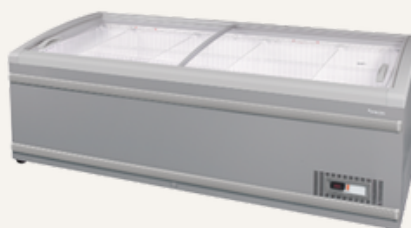

GREY ISLAND 2.50X0.85M - NEGATIVE COLD

Horizontal freezer island
With glass lids
Front glass
LED lighting
Color: Grey
Dimensions: 2500 x 850 x 980
Capacity: 863 L
Temperature: -16/-24 C°