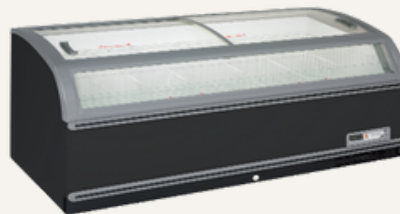

BLACK CURVED ISLAND 2.20X0.85M - NEGATIVE COLD

Horizontal freezing island
With glass lids
Front glass
LED lighting
Color: Black
Dimensions: 2200 X 850 X 980
Capacity: 863 L
Temperature: -16/-24 C°